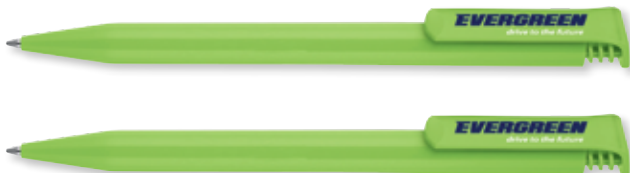

Promotional Items

Clothing

Woolen hat & cap

Polo shirt

Soft-shell jacket

Point of Sale Materials

Mugs

1200 x 400 External Signage